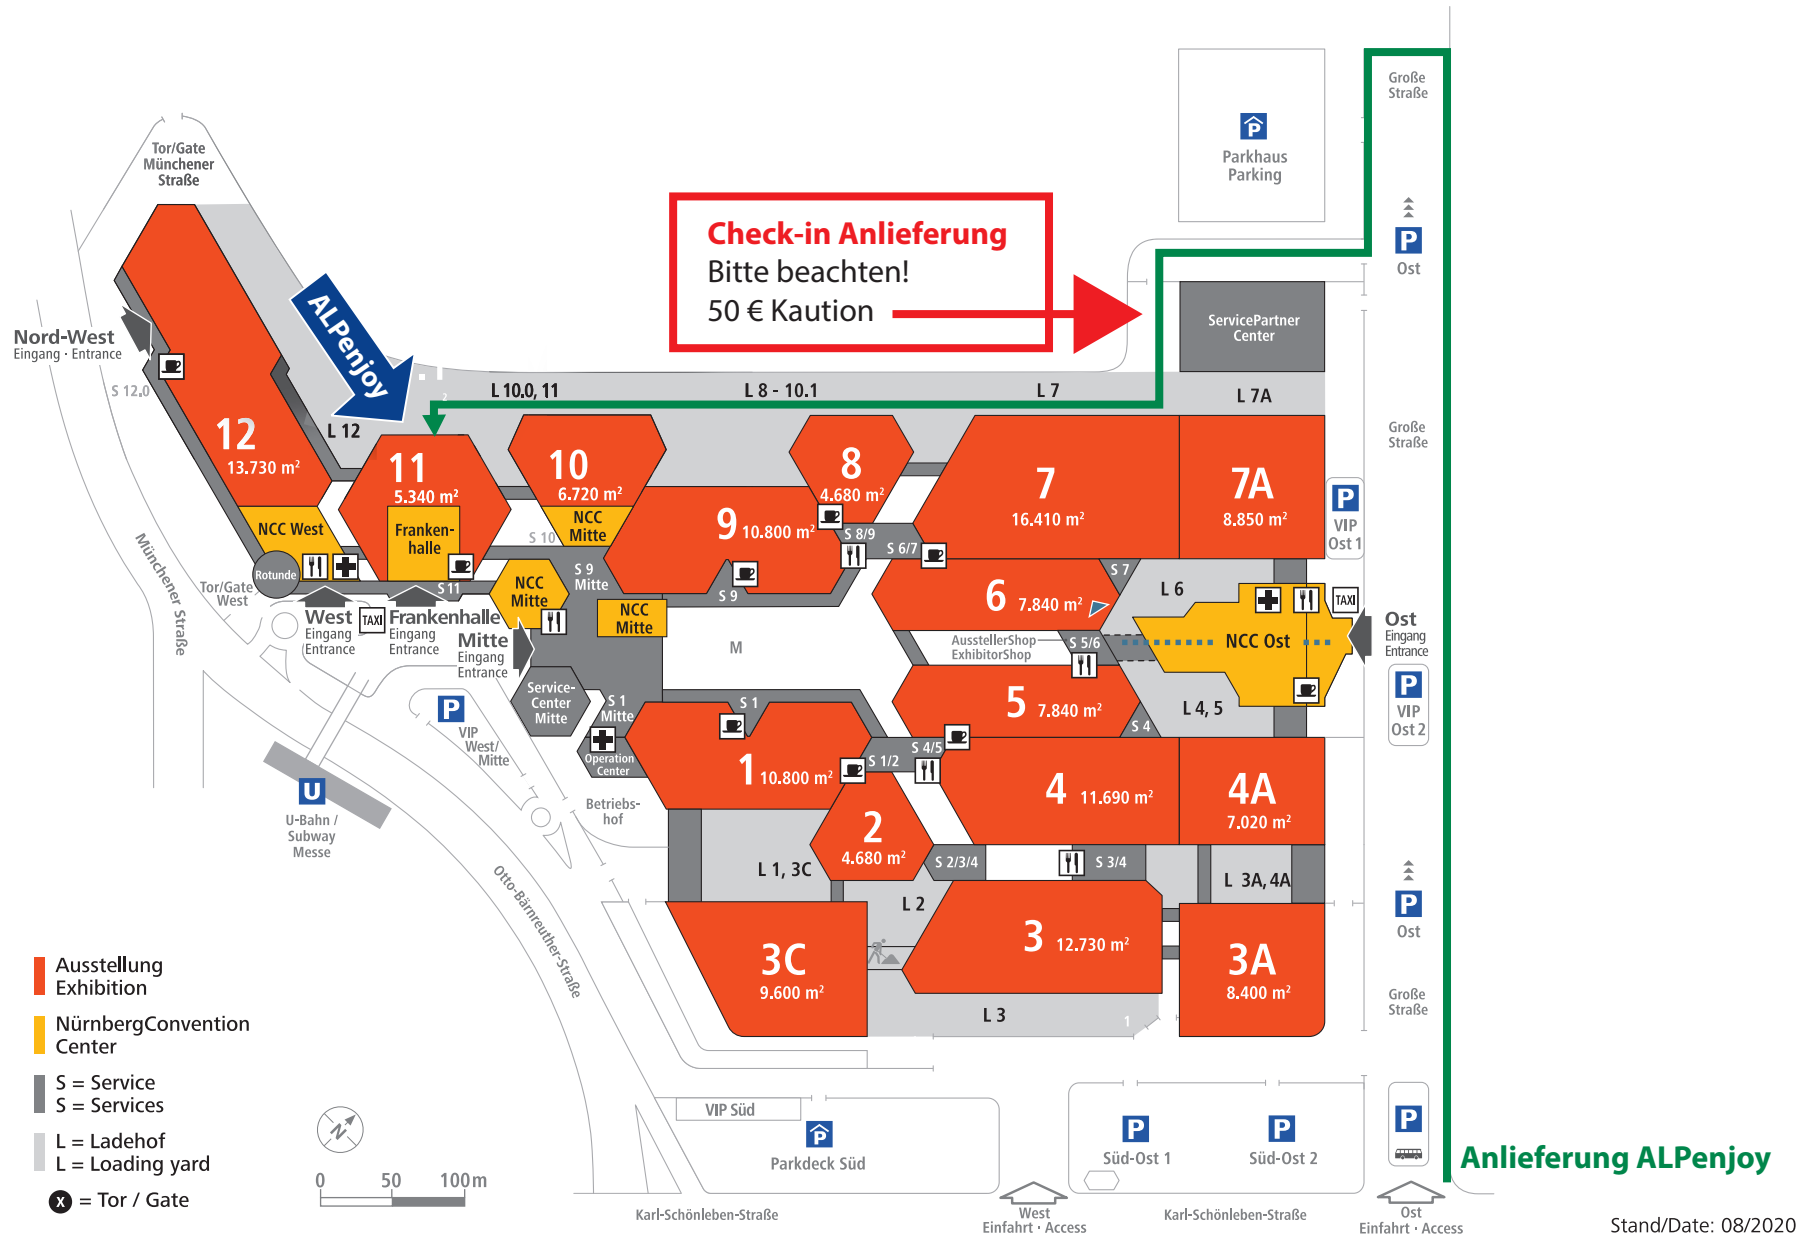

# Messezentrum Nürnberg Exhibition Centre Nuremberg

- Ausstellung  
Exhibition
- NürnbergConvention  
Center
- S = Service  
S = Services
- L = Ladehof  
L = Loading yard
- x = Tor / Gate