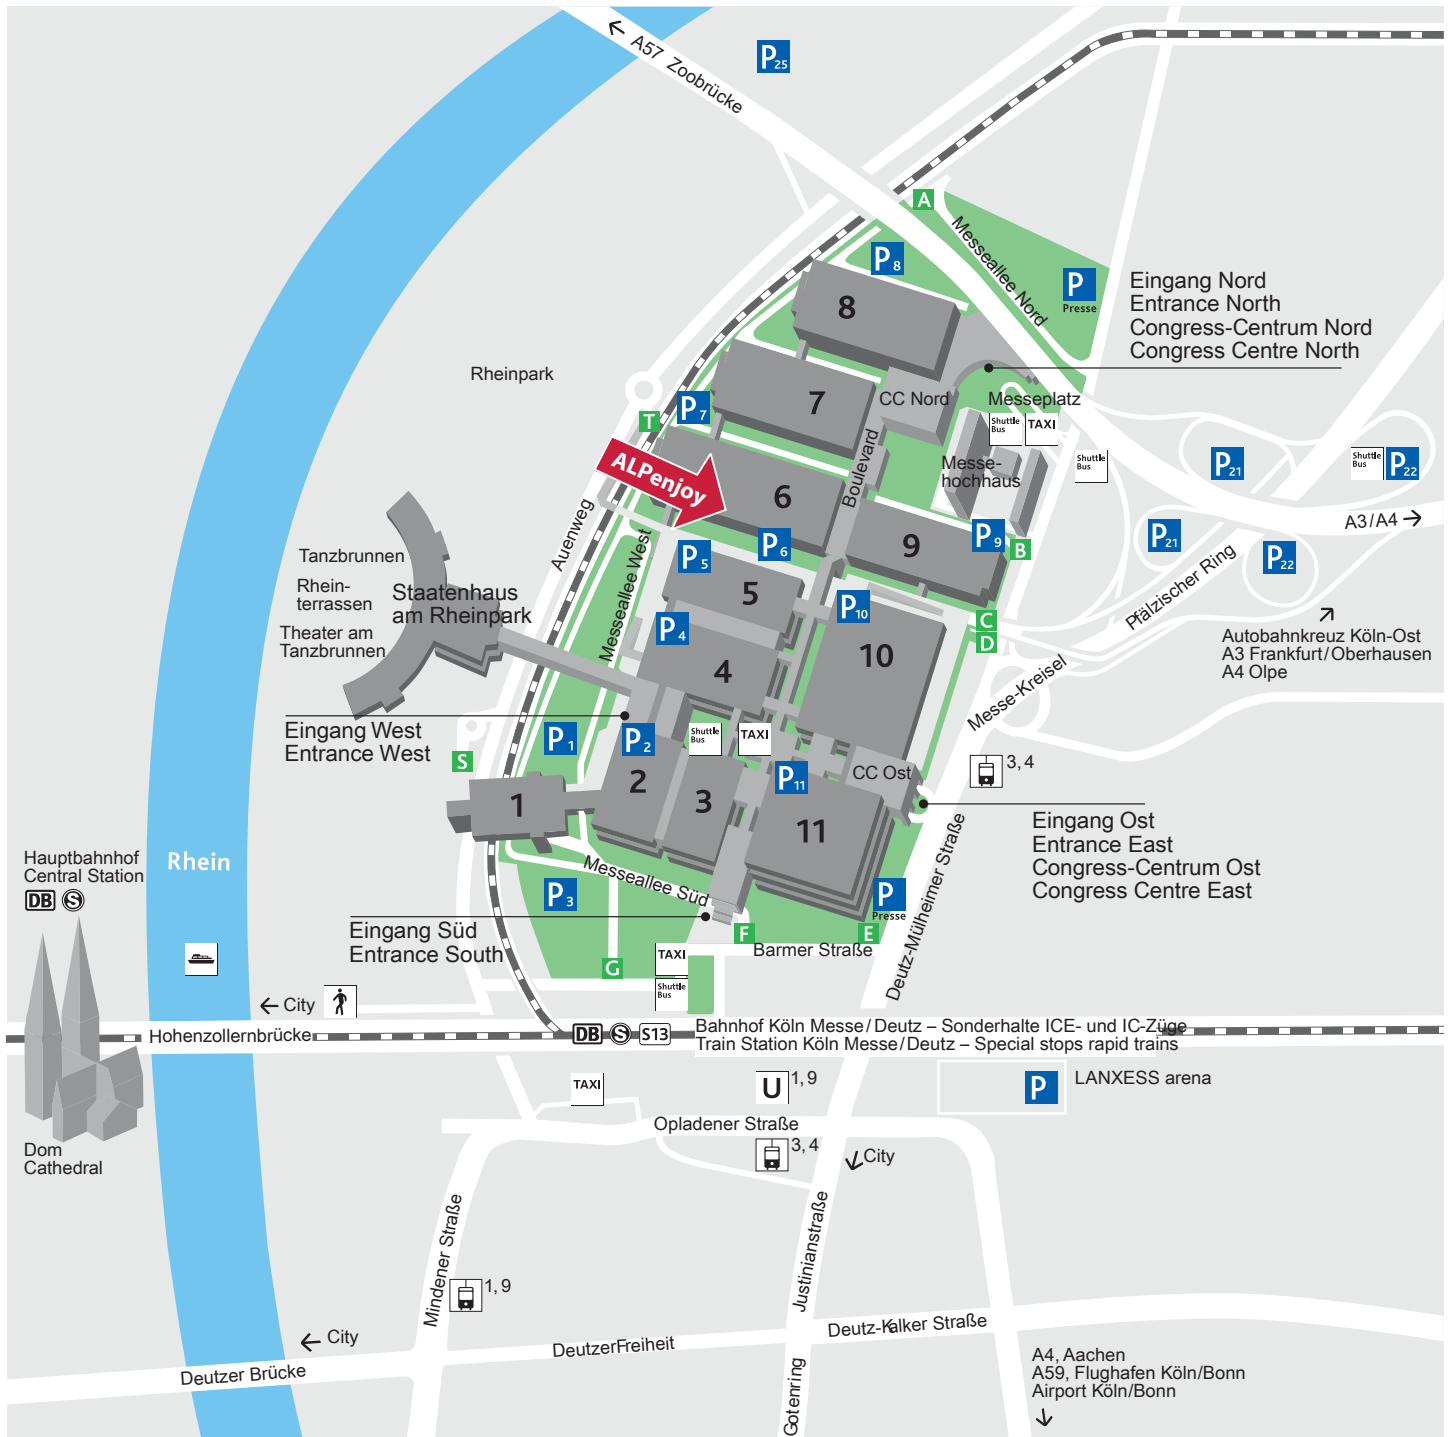

# Entdecken Sie die Koelnmesse Discover the Koelnmesse

- |  |                            |   |   |
|--|----------------------------|---|---|
|  | Tor<br>Gate                |  | Straßenbahnhaltestelle<br>Tram Stop   |
|  | Parkplatz<br>Parking       |  | Fähre: City/Hbf<br>Ferry: City/Central Station  |
|  | Fußweg<br>Pedestrian Route |  | Bahnhof<br>Train Station  |
|  | Taxi<br>Taxi               |  | S-Bahn<br>Suburban Railway  |
|  | Pendelbus<br>Shuttle-Bus   |  | S-Bahn Koelnmesse<br>– Flughafen Köln/Bonn<br>Suburban Railway Koelnmesse<br>– Cologne/Bonn Airport |
|  | U-Bahn<br>Subway           |   |   |